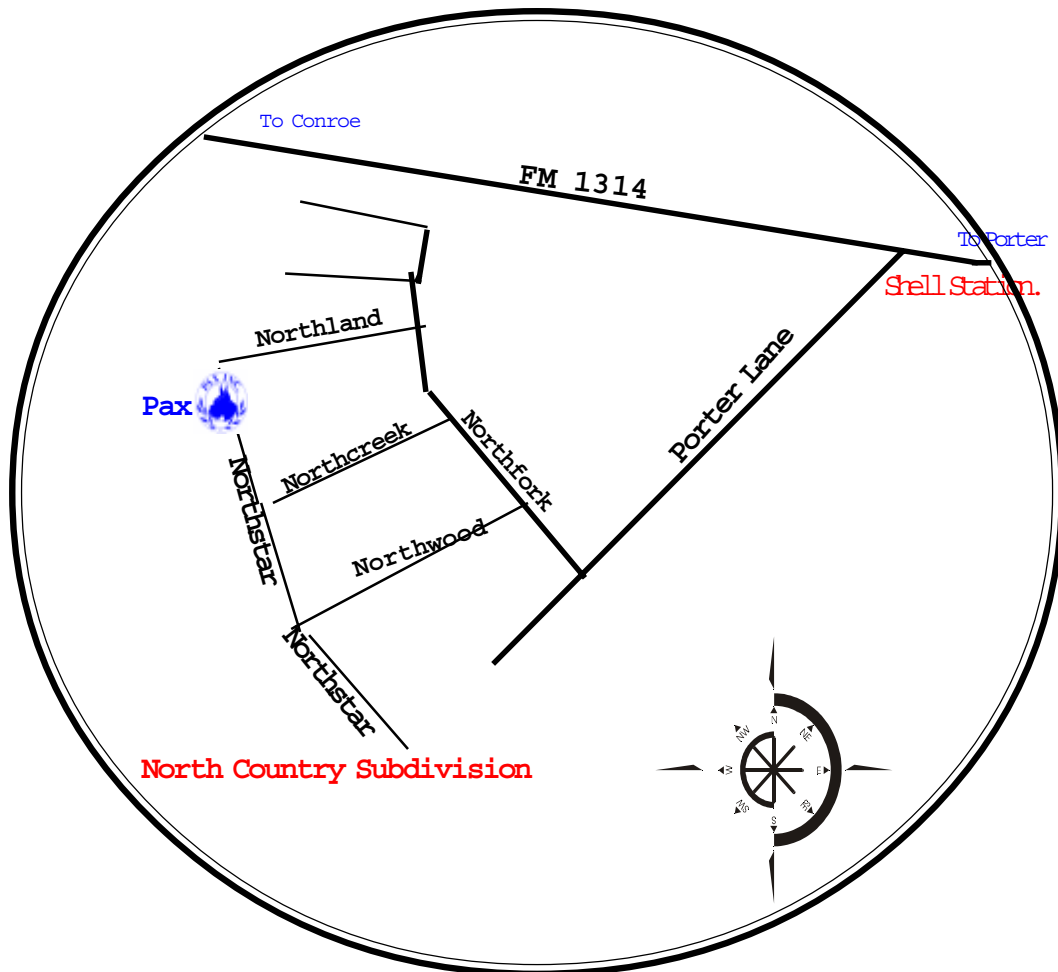

Directions to Pax Boxers.

Audrey G Schnell

19940 Northstar, Porter TX 77365
www.paxboxers.com

Tel 281-572-1264 paxinc@embarqmail.com

From US 45, turn north-east on to FM 242 and drive to its intersection with FM 1314. Turn east (right) and go about 5 miles. There is a Shell station on the corner of 1314 and Porter Lane. Turn south (right) on Porter Lane, go 1 1/2 miles and turn right, into the subdivision. Take the third street left and drive down the hill. My house then faces you. There is a double blue mail box.

From US 59 (soon to be US 69) drive to the Porter exit. Take FM 1314 and drive north-west toward Conroe about 6 miles. Immediately past a Shell station turn south (left) on to Porter Lane. Go 1 1/2 miles, turn right into the subdivision, take the third street left. Drive down the hill and my house faces you. There is a double blue mailbox.